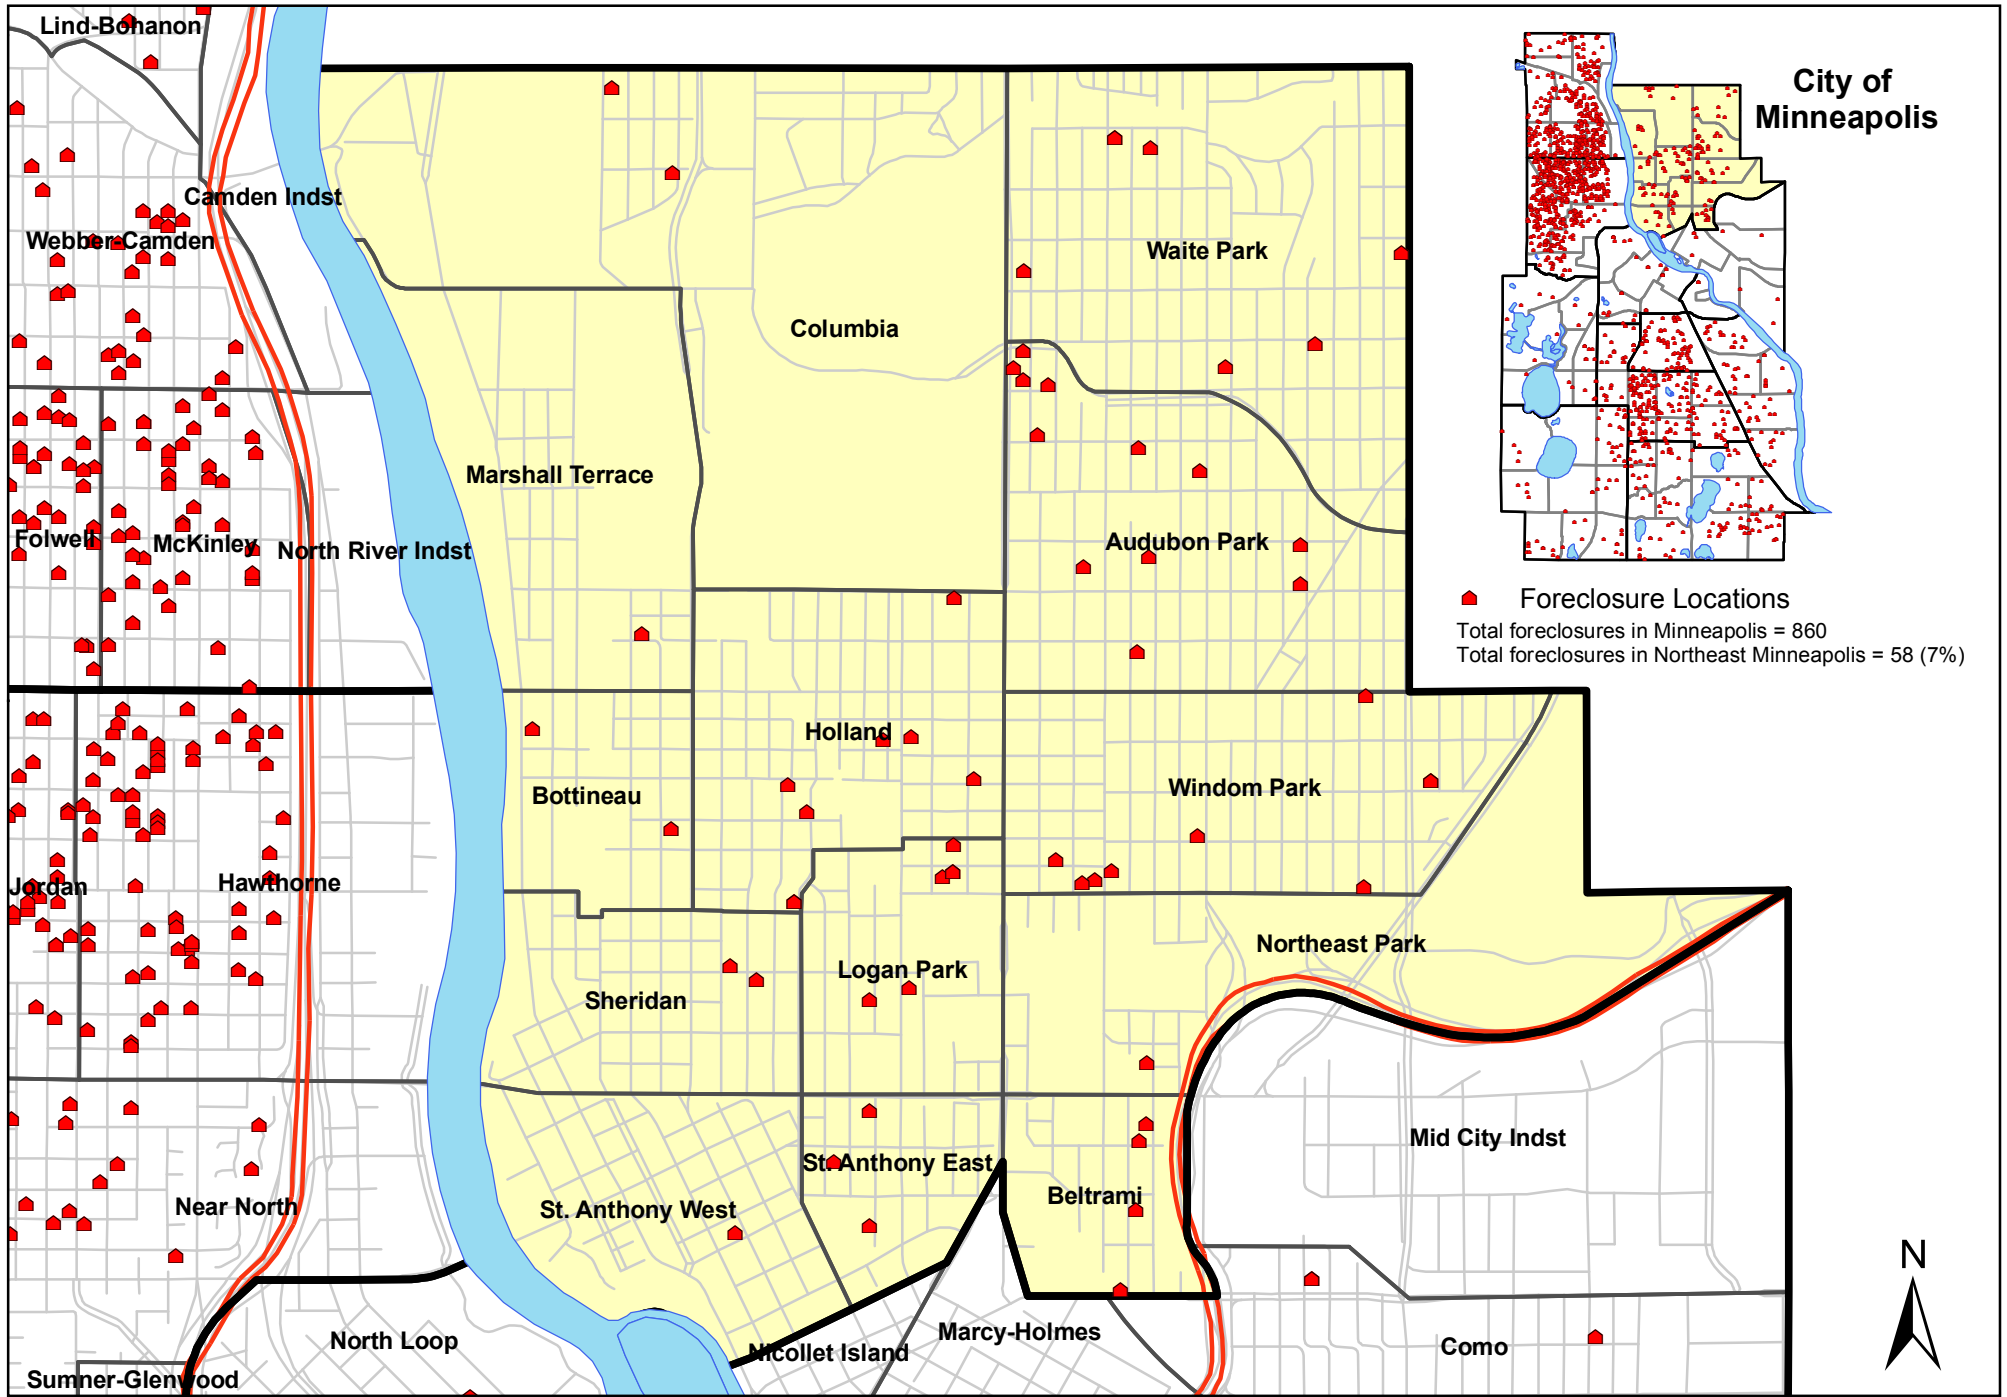

Foreclosures in Northeast Minneapolis in the Year 2005

0 0.125 0.25 0.5 0.75 1 Miles

Source: Hennepin County, MN
 Map Created by CURA staff 6/07